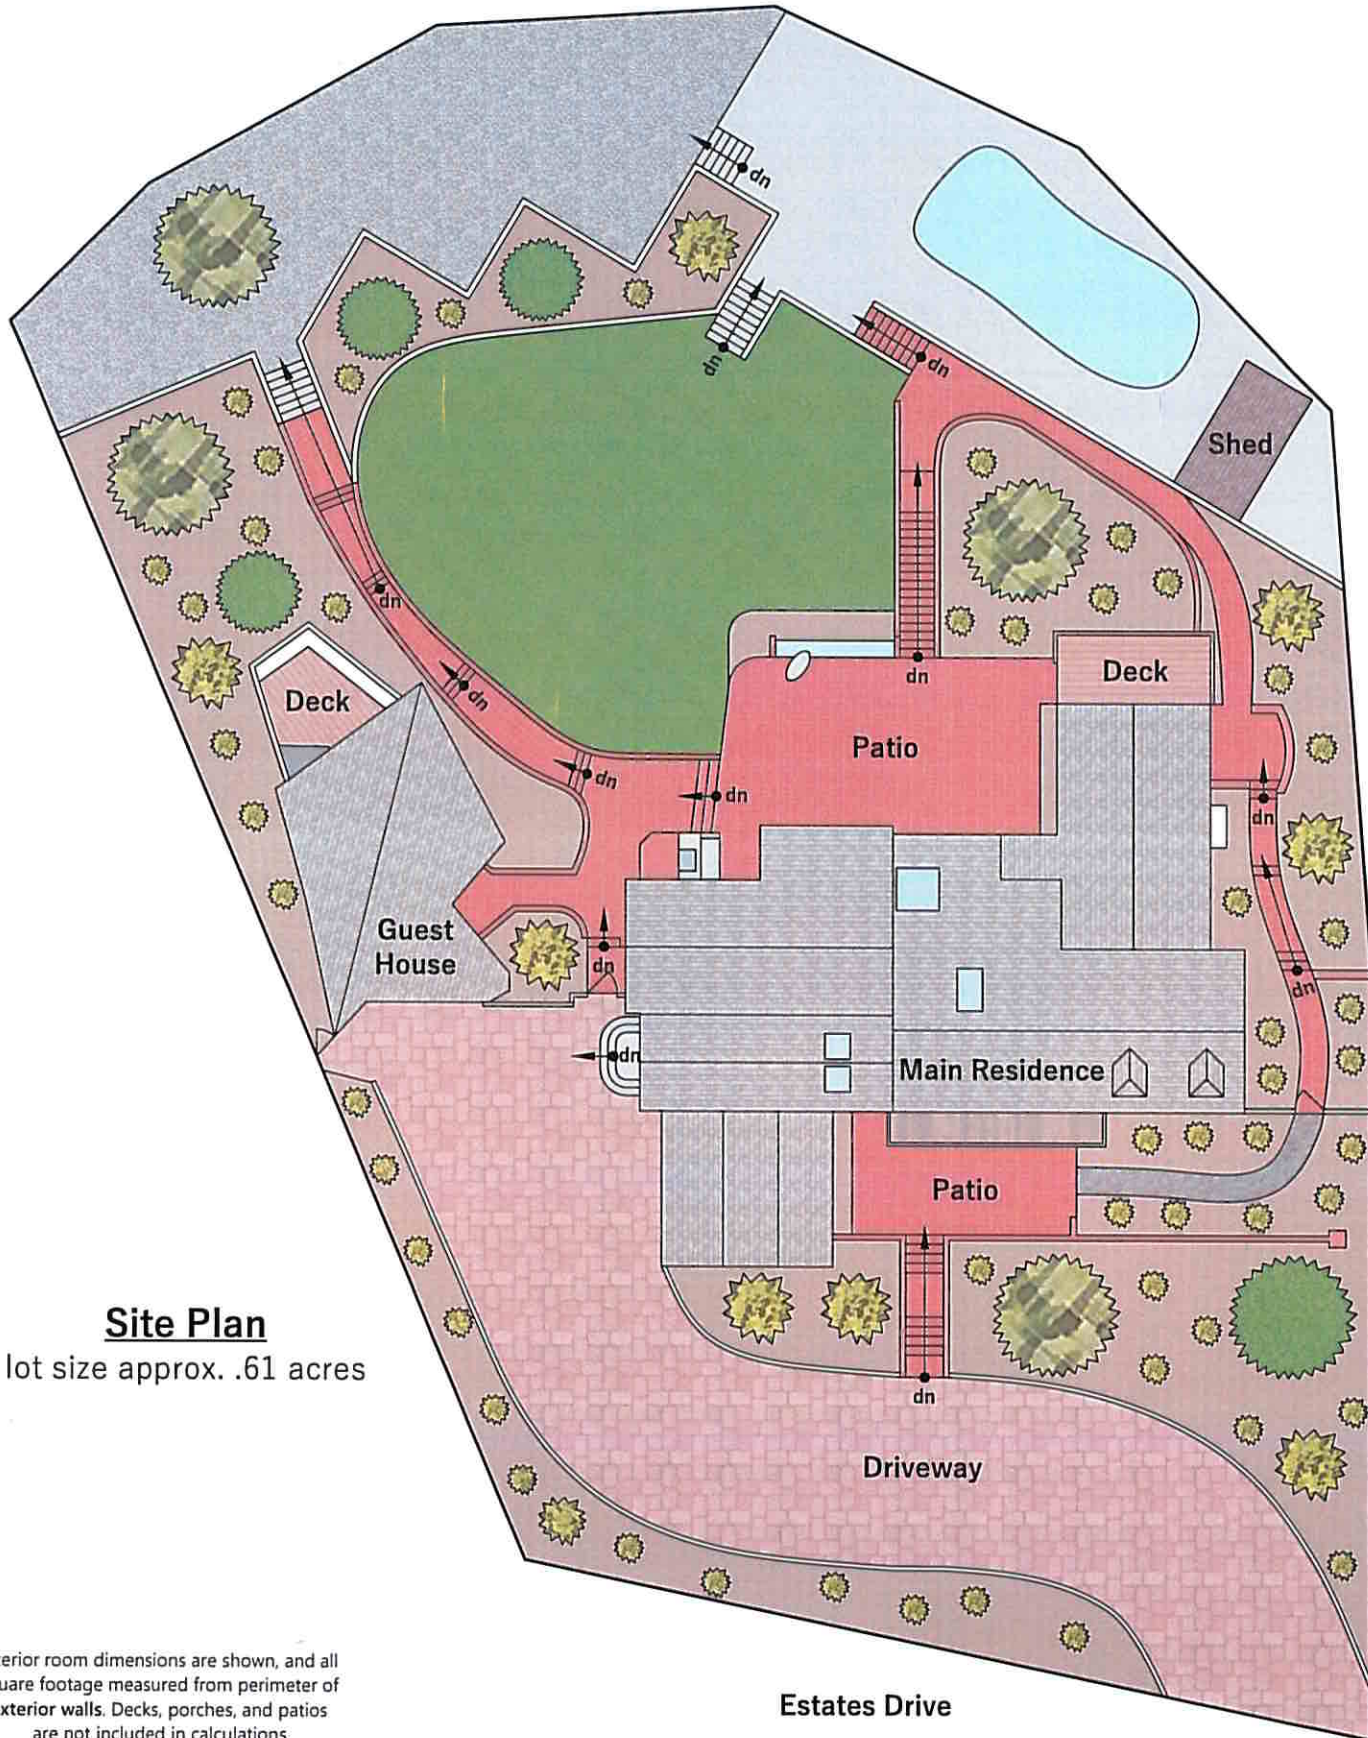

6133 Estates Drive

Piedmont, CA 94611

Site Plan

lot size approx. .61 acres

Interior room dimensions are shown, and all square footage measured from perimeter of exterior walls. Decks, porches, and patios are not included in calculations.

Measured on May 14th, 2022

Any and all information on this drawing is for illustrative purposes only and is deemed reliable, but not guaranteed. All information requires independent verification.

www.heafeybaum.com