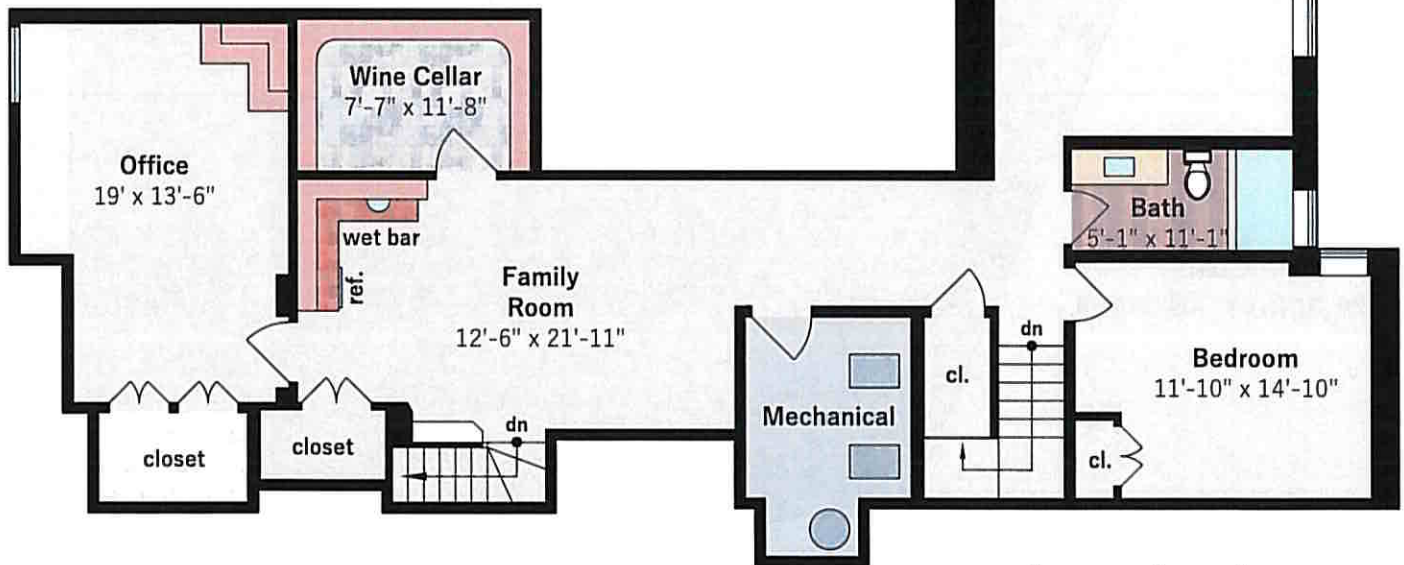

6133 Estates Drive

Piedmont, CA 94611

Guest House
approx. 699 sqft

Estimated Total Finished Square Footage: 6,759 sqft

Lower Level: 1,646 sqft
Main Level: 2,448 sqft
Upper Level: 2,071 sqft
Guest House: 594 sqft

Estimated Total Unfinished Square Footage: 566 sqft

Lower Level: 89 sqft
Garage: 371 sqft
Storage: 105 sqft

Lower Level
approx. 1,735 sqft

Interior room dimensions are shown, and all square footage measured from perimeter of exterior walls. Decks, porches, and patios are not included in calculations.
Measured on May 14th, 2022