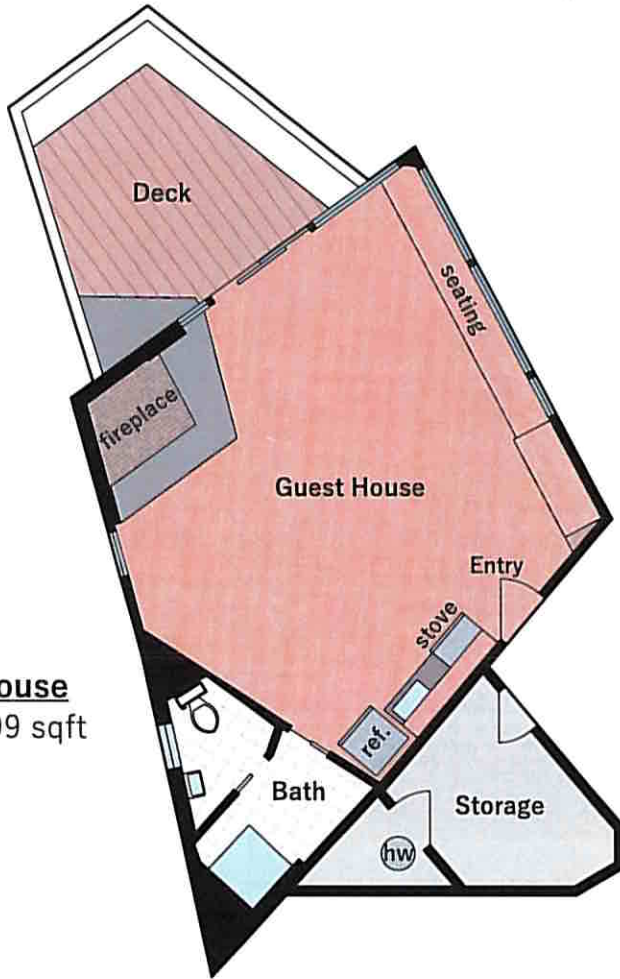

6133 Estates Drive

Piedmont, CA 94611

Guest House
approx. 699 sqft

Estimated Total Finished Square Footage: 6,759 sqft

Lower Level: 1,646 sqft
Main Level: 2,448 sqft
Upper Level: 2,071 sqft
Guest House: 594 sqft

Estimated Total Unfinished Square Footage: 566 sqft

Lower Level: 89 sqft
Garage: 371 sqft
Storage: 105 sqft

Lower Level
approx. 1,735 sqft

Interior room dimensions are shown, and all square footage measured from perimeter of exterior walls. Decks, porches, and patios are not included in calculations.
Measured on May 14th, 2022